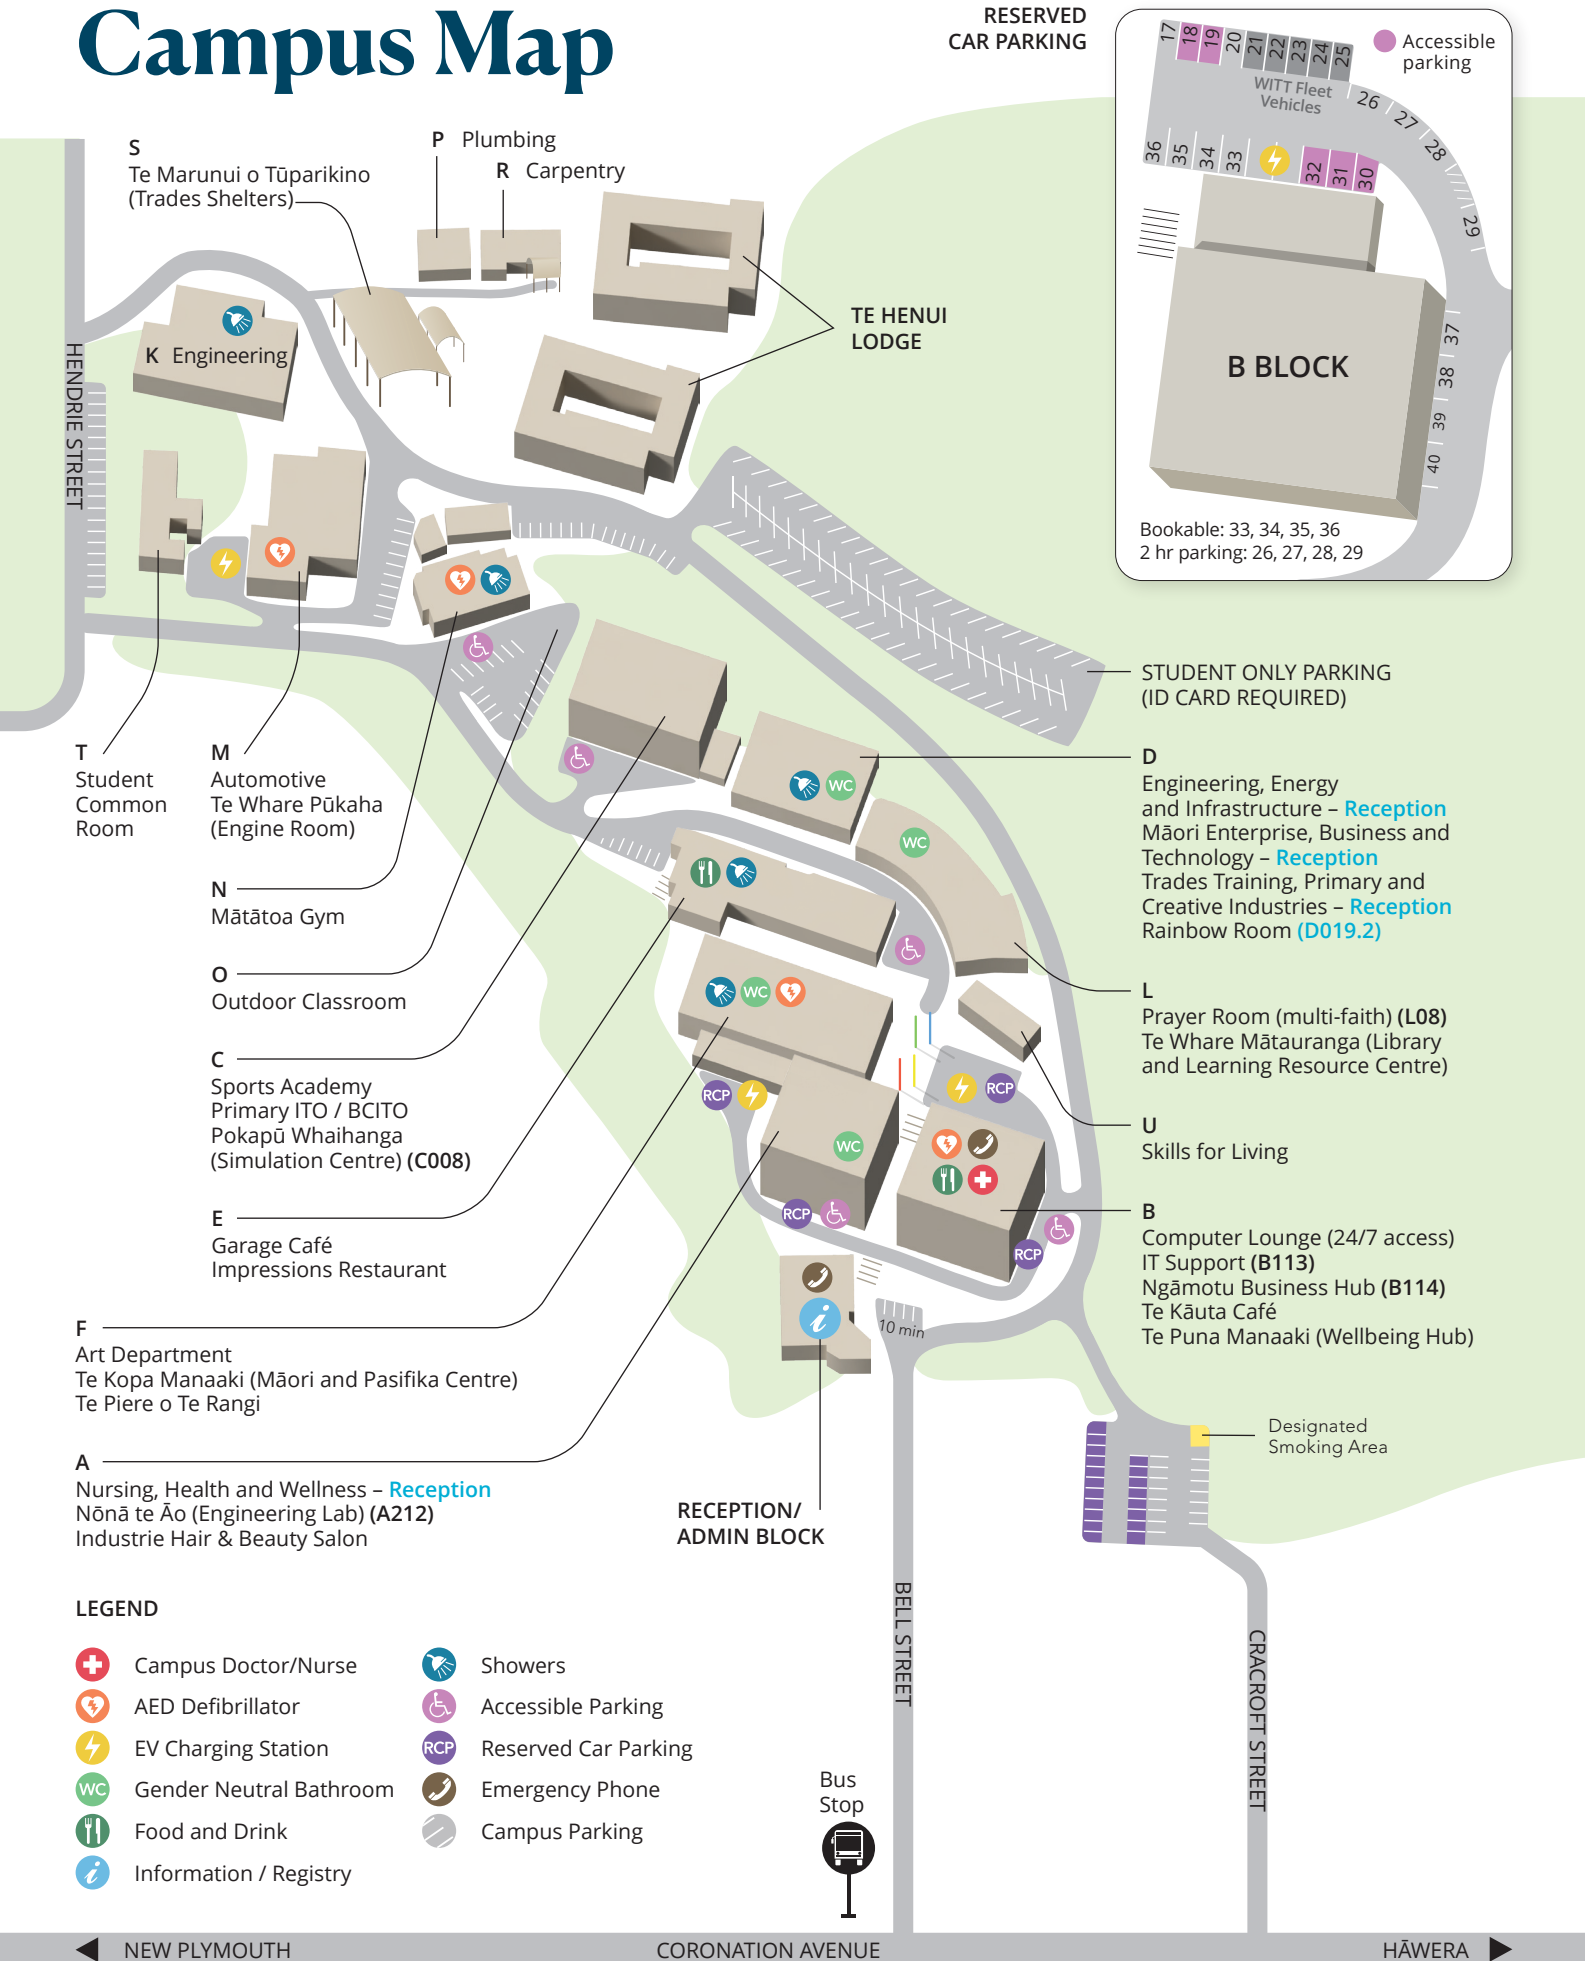

Campus Map

20 Bell Street,
New Plymouth

witt.ac.nz
0800 WITT NZ

06 757 3100
info@witt.ac.nz